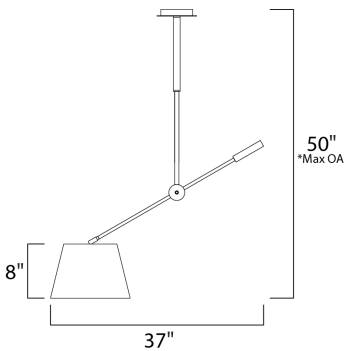

*max overall height

MEASUREMENTS

DIMENSION : 37" L x 11.75" W x 33" H
 MAX OAH : 50" OAH
 HANGING WEIGHT : 5.51 lb

LAMPING

INPUT VOLTAGE : 120V
 LUMENS : 1,120 Rated
 BULB : 1 x 16W LED E26 Medium , 16W Total
 BULB INCLUDED : (Included)
 DIMMABLE : Electronic Low Voltage (ELV)
 CRI : 90+ CRI
 COLOR_TEMP : 3000K