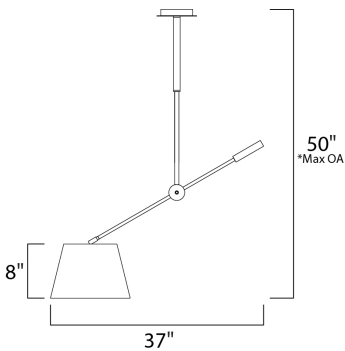

\*max overall height

**MEASUREMENTS**

DIMENSION : 37" L x 11.75" W x 33" H  
 MAX OAH : 50" OAH  
 HANGING WEIGHT : 5.51 lb

**LAMPING**

INPUT VOLTAGE : 120V  
 LUMENS : 1,120 Rated  
 BULB : 1 x 16W LED E26 Medium , 16W Total  
 BULB INCLUDED : (Included)  
 DIMMABLE : Electronic Low Voltage (ELV)  
 CRI : 90+ CRI  
 COLOR\_TEMP : 3000K