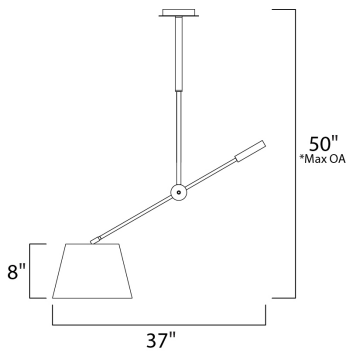

*max overall height

MEASUREMENTS

DIMENSION : 37" L x 11.75" W x 33" H
 MAX OAH : 50" OAH
 HANGING WEIGHT : 5.51 lb

LAMPING

INPUT VOLTAGE : 120V
 LUMENS : 1,120 Rated
 BULB : 1 x 16W LED E26 Medium , 16W Total
 BULB INCLUDED : (Included)
 DIMMABLE : Electronic Low Voltage (ELV)
 CRI : 90+ CRI
 COLOR_TEMP : 3000K