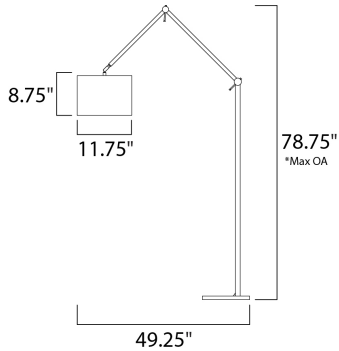

*max overall height

MEASUREMENTS

DIMENSION : 49.25" L x 11.75" W x 48" H
 MAX OAH : 78.75" OAH
 HANGING WEIGHT : 31.75 lb

LAMPING

INPUT VOLTAGE : 120V
 LUMENS : 1,120 Rated
 BULB : 1 x 16W LED E26 Medium , 16W Total
 BULB INCLUDED : (Included)
 DIMMABLE : Electronic Low Voltage (ELV)
 CRI : 90+ CRI
 COLOR_TEMP : 3000K