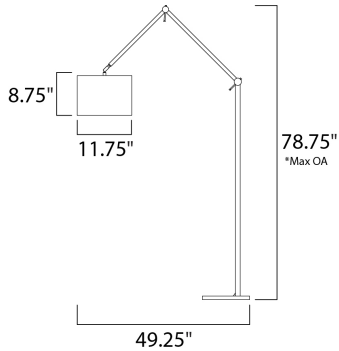

\*max overall height

**MEASUREMENTS**

DIMENSION : 49.25" L x 11.75" W x 48" H  
 MAX OAH : 78.75" OAH  
 HANGING WEIGHT : 31.75 lb

**LAMPING**

INPUT VOLTAGE : 120V  
 LUMENS : 1,120 Rated  
 BULB : 1 x 16W LED E26 Medium , 16W Total  
 BULB INCLUDED : (Included)  
 DIMMABLE : Electronic Low Voltage (ELV)  
 CRI : 90+ CRI  
 COLOR\_TEMP : 3000K