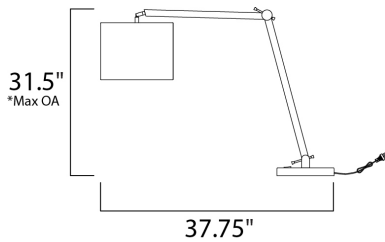

\*max overall height

**MEASUREMENTS**

DIMENSION : 46" L x 11" W x 19" H  
 MAX OAH : 31.5" OAH x 8.63" W  
 HANGING WEIGHT : 18.96 lb

**LAMPING**

INPUT VOLTAGE : 120V  
 LUMENS : 1,120 Rated  
 BULB : 1 x 16W LED E26 Medium , 16W Total  
 BULB INCLUDED : (Included)  
 DIMMABLE : Electronic Low Voltage (ELV)  
 CRI : 90+ CRI  
 COLOR\_TEMP : 3000K