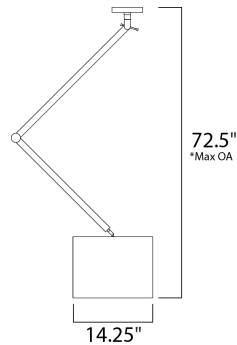

*max overall height

MEASUREMENTS

DIMENSION : 63" L x 14.25" W x 35.5" H
 MAX OAH : 72.5" OAH
 HANGING WEIGHT : 7.28 lb

LAMPING

INPUT VOLTAGE : 120V
 LUMENS : 1,120 Rated
 BULB : 1 x 16W LED E26 Medium , 16W Total
 BULB INCLUDED : (Included)
 DIMMABLE : Electronic Low Voltage (ELV)
 CRI : 90+ CRI
 COLOR_TEMP : 3000K