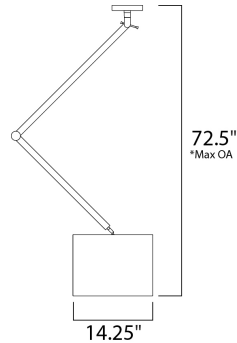

*max overall height

MEASUREMENTS

DIMENSION : 63" L x 14.25" W x 35.5" H
 MAX OAH : 72.5" OAH
 HANGING WEIGHT : 7.28 lb

LAMPING

INPUT VOLTAGE : 120V
 LUMENS : 1,120 Rated
 BULB : 1 x 16W LED E26 Medium , 16W Total
 BULB INCLUDED : (Included)
 DIMMABLE : Electronic Low Voltage (ELV)
 CRI : 90+ CRI
 COLOR_TEMP : 3000K