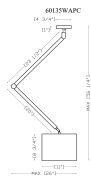

**MEASUREMENTS**

DIMENSION : 26" L x 11" W x 24.5" H  
 MAX OAH : 56.25" OAH  
 HANGING WEIGHT : 4.85 lb

**LAMPING**

INPUT VOLTAGE : 120V  
 LUMENS : 1,120 Rated  
 BULB : 1 x 16W LED E26 Medium , 16W Total  
 BULB INCLUDED : (Included)  
 DIMMABLE : Electronic Low Voltage (ELV)  
 CRI : 90+ CRI  
 COLOR\_TEMP : 3000K