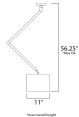

MEASUREMENTS

DIMENSION : 26" L x 11" W x 24.5" H
 MAX OAH : 56.25" OAH
 HANGING WEIGHT : 4.85 lb

LAMPING

INPUT VOLTAGE : 120V
 LUMENS : 1,120 Rated
 BULB : 1 x 16W LED E26 Medium , 16W Total
 BULB INCLUDED : (Included)
 DIMMABLE : Electronic Low Voltage (ELV)
 CRI : 90+ CRI
 COLOR_TEMP : 3000K