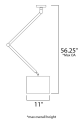

**MEASUREMENTS**

DIMENSION : 26" L x 11" W x 24.5" H  
 MAX OAH : 56.25" OAH  
 HANGING WEIGHT : 4.85 lb

**LAMPING**

INPUT VOLTAGE : 120V  
 LUMENS : 1,120 Rated  
 BULB : 1 x 16W LED E26 Medium , 16W Total  
 BULB INCLUDED : (Included)  
 DIMMABLE : Electronic Low Voltage (ELV)  
 CRI : 90+ CRI  
 COLOR\_TEMP : 3000K