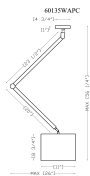

**MEASUREMENTS**

DIMENSION : 26" L x 11" W x 24.5" H  
 MAX OAH : 56.25" OAH  
 HANGING WEIGHT : 4.85 lb

**LAMPING**

INPUT VOLTAGE : 120V  
 LUMENS : 1,120 Rated  
 BULB : 1 x 16W LED E26 Medium , 16W Total  
 BULB INCLUDED : (Included)  
 DIMMABLE : Electronic Low Voltage (ELV)  
 CRI : 90+ CRI  
 COLOR\_TEMP : 3000K