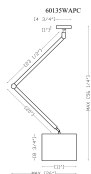

MEASUREMENTS

DIMENSION : 26" L x 11" W x 24.5" H
 MAX OAH : 56.25" OAH
 HANGING WEIGHT : 4.85 lb

LAMPING

INPUT VOLTAGE : 120V
 LUMENS : 1,120 Rated
 BULB : 1 x 16W LED E26 Medium , 16W Total
 BULB INCLUDED : (Included)
 DIMMABLE : Electronic Low Voltage (ELV)
 CRI : 90+ CRI
 COLOR_TEMP : 3000K