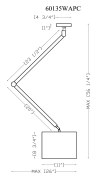

MEASUREMENTS

DIMENSION : 26" L x 11" W x 24.5" H
 MAX OAH : 56.25" OAH
 HANGING WEIGHT : 4.85 lb

LAMPING

INPUT VOLTAGE : 120V
 LUMENS : 1,120 Rated
 BULB : 1 x 16W LED E26 Medium , 16W Total
 BULB INCLUDED : (Included)
 DIMMABLE : Electronic Low Voltage (ELV)
 CRI : 90+ CRI
 COLOR_TEMP : 3000K