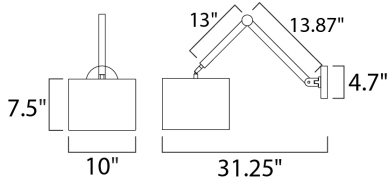

**MEASUREMENTS**

DIMENSION : 10" W x 7.5" H x 30.25" Ext  
 MAX OAH : 20.5" OAH x 4.7" W  
 HANGING WEIGHT : 3.75 lb

**LAMPING**

INPUT VOLTAGE : 120V  
 LUMENS : 1,120 Rated  
 BULB : 1 x 16W LED E26 Medium , 16W Total  
 BULB INCLUDED : (Included)  
 DIMMABLE : Electronic Low Voltage (ELV)  
 CRI : 90+ CRI  
 COLOR\_TEMP : 3000K