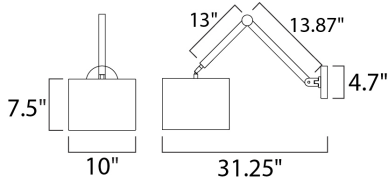

MEASUREMENTS

DIMENSION : 10" W x 7.5" H x 30.25" Ext
 MAX OAH : 20.5" OAH x 4.7" W
 HANGING WEIGHT : 3.75 lb

LAMPING

INPUT VOLTAGE : 120V
 LUMENS : 1,120 Rated
 BULB : 1 x 16W LED E26 Medium , 16W Total
 BULB INCLUDED : (Included)
 DIMMABLE : Electronic Low Voltage (ELV)
 CRI : 90+ CRI
 COLOR_TEMP : 3000K