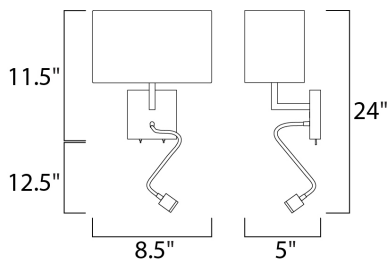

MEASUREMENTS

DIMENSION : 8.5" W x 24" H x 5" Ext
 MAX OAH : 11.5" H
 HANGING WEIGHT : 3.73 lb

LAMPING

INPUT VOLTAGE : 120V
 LUMENS : 685 Rated
 BULB : 2 x 9W LED GU24 + PCB , 9W Total
 BULB INCLUDED : (Included)
 DIMMABLE : No
 CRI : 90+ CRI
 COLOR_TEMP : 3000K