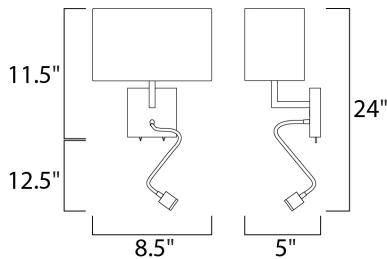

MEASUREMENTS

DIMENSION : 8.5" W x 24" H x 5" Ext
 MAX OAH : 11.5" H
 HANGING WEIGHT : 3.73 lb

LAMPING

INPUT VOLTAGE : 120V
 LUMENS : 685 Rated
 BULB : 2 x 9W LED GU24 + PCB , 9W Total
 BULB INCLUDED : (Included)
 DIMMABLE : No
 CRI : 90+ CRI
 COLOR_TEMP : 3000K