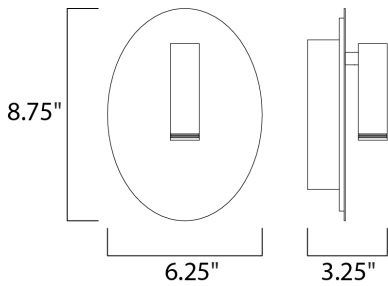

MEASUREMENTS

DIMENSION : 6.25" W x 10" H x 6" Ext
 HANGING WEIGHT : 2.01 lb

LAMPING

INPUT VOLTAGE : 120V
 LUMENS : 860 Rated
 BULB : 2 x 15W LED PCB Integrated , 15W Total
 BULB INCLUDED : (Integrated)
 DIMMABLE : No
 CRI : 80+ CRI
 COLOR_TEMP : 3000K
 LIGHTING_DIRECTION : Directional