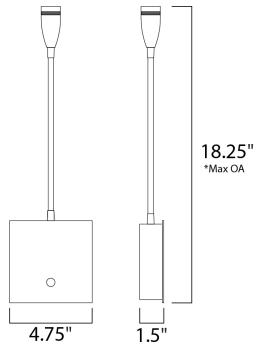

*max overall height

MEASUREMENTS

DIMENSION : 3.75" W x 17.75" H x 1.5" Ext
 MAX OAH : 17.75" OAH x 4.3" W x 4.3" H
 HANGING WEIGHT : 1.16 lb

LAMPING

INPUT VOLTAGE : 120V
 LUMENS : 145 Rated
 BULB : 1 x 3W LED PCB Integrated , 3W Total
 BULB INCLUDED : (Integrated)
 DIMMABLE : No
 CRI : 80+ CRI
 COLOR_TEMP : 3000K
 LIGHTING_DIRECTION : Directional