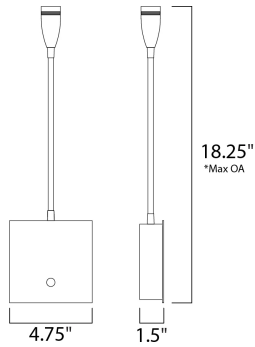

*max overall height

MEASUREMENTS

DIMENSION : 3.75" W x 17.75" H x 1.5" Ext
 MAX OAH : 17.75" OAH x 4.3" W x 4.3" H
 HANGING WEIGHT : 1.16 lb

LAMPING

INPUT VOLTAGE : 120V
 LUMENS : 145 Rated
 BULB : 1 x 3W LED PCB Integrated , 3W Total
 BULB INCLUDED : (Integrated)
 DIMMABLE : No
 CRI : 80+ CRI
 COLOR_TEMP : 3000K
 LIGHTING_DIRECTION : Directional