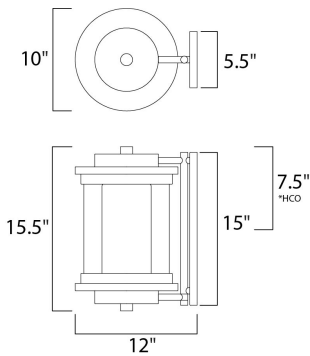

PRODUCT DESCRIPTION

MEASUREMENTS

DIMENSION : 10" W x 15.5" H x 12" Ext
BACK PLATE : 5.5" W x 15" H x 7.5" HCO
HANGING WEIGHT : 11 lb

LAMPING

INPUT VOLTAGE : 120V
BULB : 1 x 60W Incandescent E26 Medium , 60W Total
BULB INCLUDED : (Not Included)
DIMMABLE : Yes

FINISHES OPTION

Anthracite (AR)

GLASS

Clear and Frosted CLFT

MATERIAL

Aluminum

RATINGS

cETLus
Wet Location

ADDITIONAL

OPERATING TEMPERATURE:
-20°C (-4°F), 40°C (104°F)

Always consult a qualified electrician before installing any lighting product.