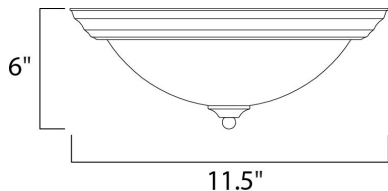

MEASUREMENTS

DIMENSION : 11.5" L x 11.5" W x 6" H
 HANGING WEIGHT : 2.38 lb

LAMPING

INPUT VOLTAGE : 120V
 BULB : 2 x 60W Incandescent E26 Medium , 120W Total
 BULB INCLUDED : (Not Included)
 DIMMABLE : Yes