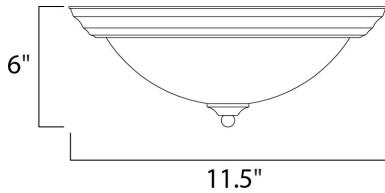

MEASUREMENTS

DIMENSION : 11.5" L x 11.5" W x 6" H
 HANGING WEIGHT : 2.38 lb

LAMPING

INPUT VOLTAGE : 120V
 BULB : 2 x 60W Incandescent E26 Medium , 120W Total
 BULB INCLUDED : (Not Included)
 DIMMABLE : Yes