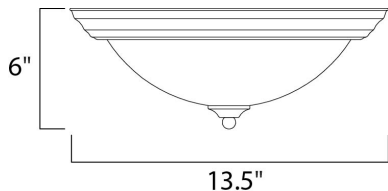

MEASUREMENTS

DIMENSION : 13.5" L x 13.5" W x 6" H
 HANGING WEIGHT : 2.73 lb

LAMPING

INPUT VOLTAGE : 120V
 BULB : 2 x 60W Incandescent E26 Medium , 120W Total
 BULB INCLUDED : (Not Included)
 DIMMABLE : Yes