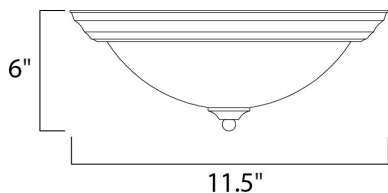

MEASUREMENTS

DIMENSION : 11.5" L x 11.5" W x 6" H
 HANGING WEIGHT : 2.25 lb

LAMPING

INPUT VOLTAGE : 120V
 BULB : 1 x 60W Incandescent E26 Medium , 60W Total
 BULB INCLUDED : (Not Included)
 DIMMABLE : Yes