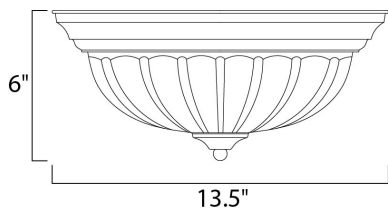

**MEASUREMENTS**

DIMENSION : 13.5" L x 13.5" W x 6" H  
 HANGING WEIGHT : 2.73 lb

**LAMPING**

INPUT VOLTAGE : 120V  
 BULB : 2 x 60W Incandescent E26 Medium , 120W Total  
 BULB INCLUDED : (Not Included)  
 DIMMABLE : Yes