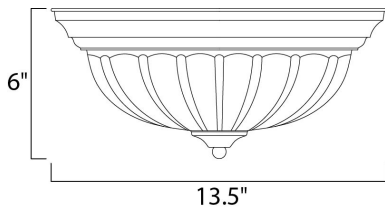

MEASUREMENTS

DIMENSION : 13.5" L x 13.5" W x 6" H
 HANGING WEIGHT : 2.73 lb

LAMPING

INPUT VOLTAGE : 120V
 BULB : 2 x 60W Incandescent E26 Medium , 120W Total
 BULB INCLUDED : (Not Included)
 DIMMABLE : Yes