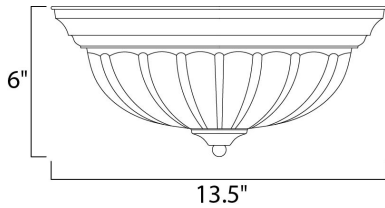

MEASUREMENTS

DIMENSION : 13.5" L x 13.5" W x 6" H
 HANGING WEIGHT : 2.73 lb

LAMPING

INPUT VOLTAGE : 120V
 BULB : 2 x 60W Incandescent E26 Medium , 120W Total
 BULB INCLUDED : (Not Included)
 DIMMABLE : Yes