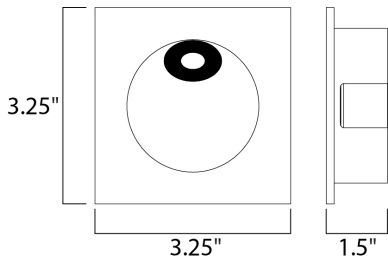

MEASUREMENTS

DIMENSION : 3" W x 5" H x 1.75" Ext
 HANGING WEIGHT : 0.4 lb

LAMPING

INPUT VOLTAGE : 120-277V
 LUMENS : 300 Rated (20 Del.)
 BULB : 1 x 3W LED DC Integrated , 3W Total
 BULB INCLUDED : (Integrated)
 DIMMABLE : Triac
 CRI : 80 CRI
 COLOR_TEMP : 30-40-65K