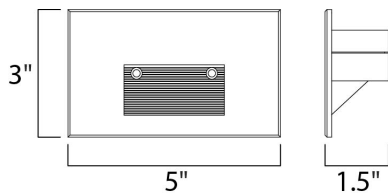

PRODUCT DESCRIPTION

Step and pathway lighting suitable for interior or exterior application. Designed to install into a single gang box and is line voltage so additional transformers are not needed. Available in Aluminum, White, Black, or Bronze and both horizontal wide beam or vertical narrow beam spread.

MEASUREMENTS

DIMENSION : 5" W x 3" H x 1.5" Ext
 MAX OAH : 3" W x 5" H
 HANGING WEIGHT : 0.77 lb

LAMPING

INPUT VOLTAGE : 120V
 LUMENS : 280 Rated (112 Del.)
 BULB : 1 x 4W LED PCB Integrated , 4W Total
 BULB INCLUDED : (Integrated)
 DIMMABLE : No
 CRI : 80+ CRI
 COLOR_TEMP : 3000K
 LIGHTING_DIRECTION : Down