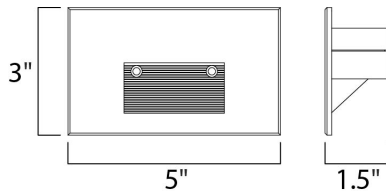

PRODUCT DESCRIPTION

Step and pathway lighting suitable for interior or exterior application. Designed to install into a single gang box and is line voltage so additional transformers are not needed. Available in Aluminum, White, Black, or Bronze and both horizontal wide beam or vertical narrow beam spread.

MEASUREMENTS

DIMENSION : 5" W x 3" H x 1.5" Ext
 MAX OAH : 3" W x 5" H
 HANGING WEIGHT : 0.77 lb

LAMPING

INPUT VOLTAGE : 120V
 LUMENS : 280 Rated (112 Del.)
 BULB : 1 x 4W LED PCB Integrated , 4W Total
 BULB INCLUDED : (Integrated)
 DIMMABLE : No
 CRI : 80+ CRI
 COLOR_TEMP : 3000K
 LIGHTING_DIRECTION : Down