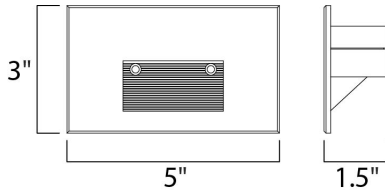

**PRODUCT DESCRIPTION**

Step and pathway lighting suitable for interior or exterior application. Designed to install into a single gang box and is line voltage so additional transformers are not needed. Available in Aluminum, White, Black, or Bronze and both horizontal wide beam or vertical narrow beam spread.

**MEASUREMENTS**

DIMENSION : 5" W x 3" H x 1.5" Ext  
 MAX OAH : 3" W x 5" H  
 HANGING WEIGHT : 0.77 lb

**LAMPING**

INPUT VOLTAGE : 120V  
 LUMENS : 280 Rated (112 Del.)  
 BULB : 1 x 4W LED PCB Integrated , 4W Total  
 BULB INCLUDED : (Integrated)  
 DIMMABLE : No  
 CRI : 80+ CRI  
 COLOR\_TEMP : 3000K  
 LIGHTING\_DIRECTION : Down