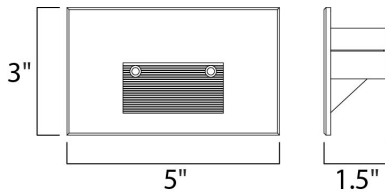

PRODUCT DESCRIPTION

Step and pathway lighting suitable for interior or exterior application. Designed to install into a single gang box and is line voltage so additional transformers are not needed. Available in Aluminum, White, Black, or Bronze and both horizontal wide beam or vertical narrow beam spread.

MEASUREMENTS

DIMENSION : 5" W x 3" H x 1.5" Ext
 MAX OAH : 3" W x 5" H
 HANGING WEIGHT : 0.77 lb

LAMPING

INPUT VOLTAGE : 120V
 LUMENS : 280 Rated (112 Del.)
 BULB : 1 x 4W LED PCB Integrated , 4W Total
 BULB INCLUDED : (Integrated)
 DIMMABLE : No
 CRI : 80+ CRI
 COLOR_TEMP : 3000K
 LIGHTING_DIRECTION : Down