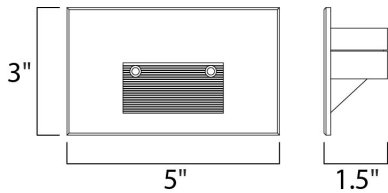

PRODUCT DESCRIPTION

Step and pathway lighting suitable for interior or exterior application. Designed to install into a single gang box and is line voltage so additional transformers are not needed. Available in Aluminum, White, Black, or Bronze and both horizontal wide beam or vertical narrow beam spread.

MEASUREMENTS

DIMENSION : 5" W x 3" H x 1.5" Ext
 MAX OAH : 3" W x 5" H
 HANGING WEIGHT : 0.77 lb

LAMPING

INPUT VOLTAGE : 120V
 LUMENS : 280 Rated (112 Del.)
 BULB : 1 x 4W LED PCB Integrated , 4W Total
 BULB INCLUDED : (Integrated)
 DIMMABLE : No
 CRI : 80+ CRI
 COLOR_TEMP : 3000K
 LIGHTING_DIRECTION : Down