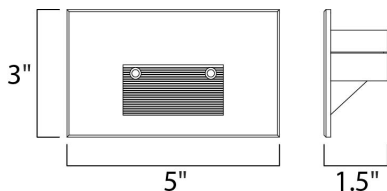

PRODUCT DESCRIPTION

Step and pathway lighting suitable for interior or exterior application. Designed to install into a single gang box and is line voltage so additional transformers are not needed. Available in Aluminum, White, Black, or Bronze and both horizontal wide beam or vertical narrow beam spread.

MEASUREMENTS

DIMENSION : 5" W x 3" H x 1.5" Ext
 MAX OAH : 3" W x 5" H
 HANGING WEIGHT : 0.77 lb

LAMPING

INPUT VOLTAGE : 120V
 LUMENS : 280 Rated (112 Del.)
 BULB : 1 x 4W LED PCB Integrated , 4W Total
 BULB INCLUDED : (Integrated)
 DIMMABLE : No
 CRI : 80+ CRI
 COLOR_TEMP : 3000K
 LIGHTING_DIRECTION : Down