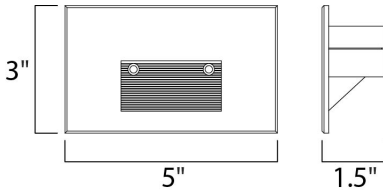

**PRODUCT DESCRIPTION**

Step and pathway lighting suitable for interior or exterior application. Designed to install into a single gang box and is line voltage so additional transformers are not needed. Available in Aluminum, White, Black, or Bronze and both horizontal wide beam or vertical narrow beam spread.

**MEASUREMENTS**

DIMENSION : 5" W x 3" H x 1.5" Ext  
 MAX OAH : 3" W x 5" H  
 HANGING WEIGHT : 0.77 lb

**LAMPING**

INPUT VOLTAGE : 120V  
 LUMENS : 280 Rated (112 Del.)  
 BULB : 1 x 4W LED PCB Integrated , 4W Total  
 BULB INCLUDED : (Integrated)  
 DIMMABLE : No  
 CRI : 80+ CRI  
 COLOR\_TEMP : 3000K  
 LIGHTING\_DIRECTION : Down