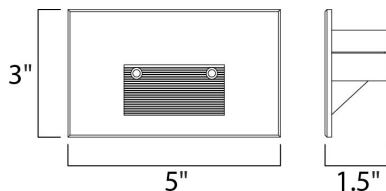

PRODUCT DESCRIPTION

Step and pathway lighting suitable for interior or exterior application. Designed to install into a single gang box and is line voltage so additional transformers are not needed. Available in Aluminum, White, Black, or Bronze and both horizontal wide beam or vertical narrow beam spread.

MEASUREMENTS

DIMENSION : 5" W x 3" H x 1.5" Ext
 MAX OAH : 3" W x 5" H
 HANGING WEIGHT : 0.77 lb

LAMPING

INPUT VOLTAGE : 120V
 LUMENS : 280 Rated (112 Del.)
 BULB : 1 x 4W LED PCB Integrated , 4W Total
 BULB INCLUDED : (Integrated)
 DIMMABLE : No
 CRI : 80+ CRI
 COLOR_TEMP : 3000K
 LIGHTING_DIRECTION : Down