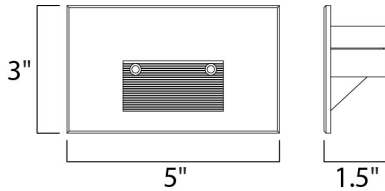

PRODUCT DESCRIPTION

Step and pathway lighting suitable for interior or exterior application. Designed to install into a single gang box and is line voltage so additional transformers are not needed. Available in Aluminum, White, Black, or Bronze and both horizontal wide beam or vertical narrow beam spread.

MEASUREMENTS

DIMENSION : 5" W x 3" H x 1.5" Ext
 MAX OAH : 3" W x 5" H
 HANGING WEIGHT : 0.77 lb

LAMPING

INPUT VOLTAGE : 120V
 LUMENS : 280 Rated (112 Del.)
 BULB : 1 x 4W LED PCB Integrated , 4W Total
 BULB INCLUDED : (Integrated)
 DIMMABLE : No
 CRI : 80+ CRI
 COLOR_TEMP : 3000K
 LIGHTING_DIRECTION : Down