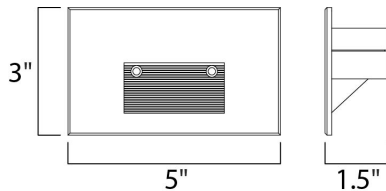

**PRODUCT DESCRIPTION**

Step and pathway lighting suitable for interior or exterior application. Designed to install into a single gang box and is line voltage so additional transformers are not needed. Available in Aluminum, White, Black, or Bronze and both horizontal wide beam or vertical narrow beam spread.

**MEASUREMENTS**

DIMENSION : 5" W x 3" H x 1.5" Ext  
 MAX OAH : 3" W x 5" H  
 HANGING WEIGHT : 0.77 lb

**LAMPING**

INPUT VOLTAGE : 120V  
 LUMENS : 280 Rated (112 Del.)  
 BULB : 1 x 4W LED PCB Integrated , 4W Total  
 BULB INCLUDED : (Integrated)  
 DIMMABLE : No  
 CRI : 80+ CRI  
 COLOR\_TEMP : 3000K  
 LIGHTING\_DIRECTION : Down