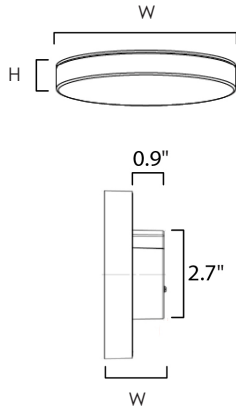

TRIM | 0-10V LED FLUSH MOUNT

57880 | 57881 | 57882 | 57883 | 57884 | 57885 | 57894 | 57895

- Die Cast Aluminum
- Size options between 5", 7" and 9"
- Ultra-thin 1" height with less than 1/4" trim
- Available in 3000k (Other CCT available on request)
- Suitable for Closets according to NEC Section 410.8 & 410.16
- Available in White (WT), Black (BK), Polished Chrome (PC) and Satin Nickel (SN)
- Easy to install: fits in 3-0 and 4-0 Outlet Box
- Pendant light accessory available (sold separately)
- Black-Lit LED Technology
- Suitable for Wet Location, for use on ceilings outdoor and above showers
- Dimmable with 0-10V, Triac or ELV Dimmers
- ETL/cETL

Job Name : _____
 Job Type : _____
 Quantity : _____
 Comments : _____

Trim LED 7"
*Emergency Back up

(57894WTWT)

(57895WTWT)

PRODUCT DESCRIPTION

Thin discs of evenly illuminated LED create the impression of recessed lighting. The die-cast aluminum housings are available in White, Black, Satin Nickel, and Polished Chrome all with a thoughtfully recessed White polycarbonate diffuser. High efficiency and good color rendering make this a perfect choice for your next project. Use the optional pendant adapter to convert any size to a hanging fixture.

MEASUREMENTS

MODEL	DIMENSION
57880	5" W x 0.5"H
57881	5" W x 0.5"H
57882	7" W x 0.5"H
57883	7" W x 0.5"H
57884	9" W x 0.5"H
57885	9" W x 0.5"H
* 57894	7" W x 2"H
* 57895	7" W x 2"H

LAMPING

MODEL	WATTAGE & TYPE	COLOR TEMP	CRI	INPUT	DIMMABLE	LUMENS	
						RATED	DEL
57880	12.5W LED (Integrated)	3000K	90+	120-277V	0-10V	1250	1000
57881	12.5W LED (Integrated)	4000K	90+	120-277V	0-10V	1250	1000
57882	15W LED (Integrated)	3000K	90+	120-277V	0-10V	1600	1300
57883	15W LED (Integrated)	4000K	90+	120-277V	0-10V	1600	1300
57884	18W LED (Integrated)	3000K	90+	120-277V	0-10V	2000	1600
57885	18W LED (Integrated)	4000K	90+	120-277V	0-10V	2000	1600
* 57894	15W LED (Integrated)	3000K	90+	120-277V	0-10V	1750	1400
* 57895	15W LED (Integrated)	4000K	90+	120-277V	0-10V	1750	1400