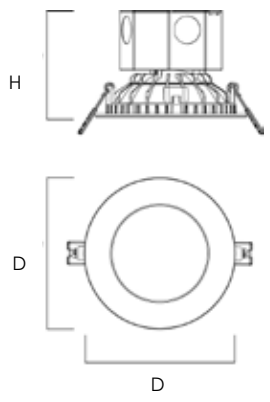

COVE I Recessed Downlight

57792 / 57793 / 57794 / 57796 / 57797 / 57798

- LED 3000K or 4000K Options
- 4 inch and 6 inch Recessed Can Substitute
- UL Outlet Box fitted on fixture
- Dimmable with Triac Dimmer
- Good for new construction and remodels
- Suitable for closets according to NEC Section 410.8 & 410.16
- Indirect lighting into cove for soft-even illumination
- IC-Rated for direct contact with insulation
- Damp Location Rated
- Title 24
- ETL/cETL
- CRI 90+

Job Name : _____
 Job Type : _____
 Quantity : _____
 Comments : _____

PRODUCT DESCRIPTION

Maxim's Cove recessed downlight series offers an IC Airtight UL rated Outlet Box that is fitted to the fixture for easy installation without the use of a recessed housing. To reduce glare that is associated with other recessed downlights, the Cove uses an innovative concave lens that directs the light upward and is then reflected back down offering even and abundant illumination. The Cove is one of the most versatile downlights in the market.

MEASUREMENTS

MODEL	DIMENSION	BP HEIGHT	HCO	HANGING WEIGHT
57792	4.75"D x 3.25"H	1.85"H	3.30"	0.55 lb
57793	4.75"D x 3.25"H	1.85"H	3.30"	0.55 lb
57794	4.75"D x 3.25"H	1.85"H	3.30"	0.55 lb
57796	6.75"D x 3.75"H	1.85"H	3.80"	0.77 lb
57797	6.75"D x 3.75"H	1.85"H	3.30"	0.77 lb
57798	6.75"D x 3.75"H	1.85"H	3.80"	0.77 lb