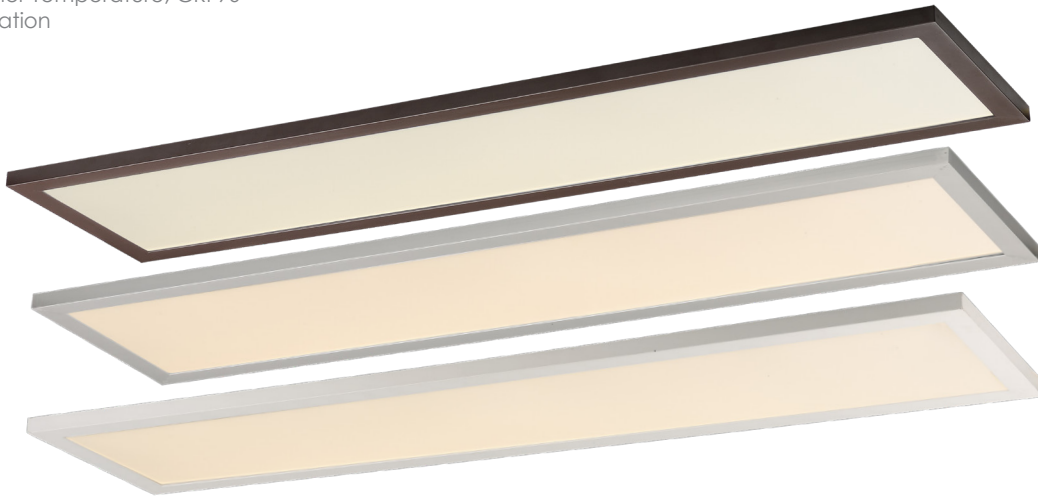

# SKY 48" I FLUSH MOUNT

57764 | 57774

- ETL/cETL IP65
- 120-277V Input
- Dimmability Options: ELV
- Finish Options: White, Bronze, Brushed Aluminium
- Suitable for Closets according to NEC Section 410.8 & 410.16
- LED 3000K/4000K Color Temperature, CRI 90+
- Suitable for Wet Location
- Energy Star

## PRODUCT DESCRIPTION

Sky makes large scale edge lit LED flush mount easy for both residential and commercial uses. With a user-friendly mounting bracket and integrated driver, this product lends itself to quick installations. High powered LED modules with 120-277V capability with your choice of dimming and classic finishes to suit any setting.