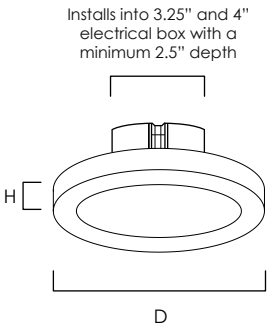

WAFER LED | SURFACE MOUNT

57710 / 57712 / 57714 / 57780 / 57784

- Die Cast Aluminum
- Size options between 5", 7" and 10"
- Ultra thin 0.5" H
- Approved for use in closets and storage spaces
- Suitable for Closets according to NEC Section 410.8 & 410.16
- Available in White (WT), Bronze (BZ), Black (BK), and Satin Nickel (SN)
- Dimmable with Triac and ELV Dimmers
- Easy to install: fits in 3-0 and 4-0 Outlet Box
- Edge-Lit LED Technology
- Suitable for Wet Location, for use on ceilings outdoor and above showers
- ETL/cETL IP65

Job Name : _____
 Job Type : _____
 Quantity : _____
 Comments : _____

57780WT
Empty Shell for 7" Round Wafer

57784WTWT
Wafer LED 7" RD w/ 1.5 hours
Emergency Back Up

PRODUCT DESCRIPTION

Wafer was designed for the discriminate consumer who wants the low profile look of recessed without the high cost. Manufactured of die cast aluminum, Wafer brings ultimate heat dissipation to its edge lit technology. Edge lighting gives very even light distribution while dispersing heat over a larger area. The result of this is longer LED life and better light diffusion.

MEASUREMENTS

MODEL DIMENSION

57710	5"D x 0.5"H
57712	7"D x 0.5"H
57780	7"D x 1.25"H
57784	7"D x 1.75"H
57714	10"D x 0.5"H

HANGING WEIGHT

0.88 lb
1.21 lb
1.75 lb

LAMPING

MODEL BULB TYPE

*57710	10W LED (Integrated)
*57712	15W LED (Integrated)
*57780	Add on shell
*57784	15W LED (Integrated)
*57714	20W LED (Integrated)