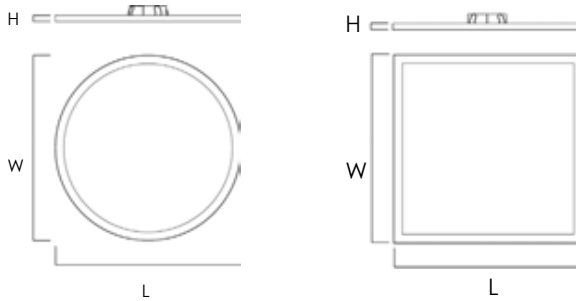

MEASUREMENTS

MODEL	DIMENSION
57690 RD	5.25"W x 0.75"H x 5.25"L
57692 RD	7"W x 0.75"H x 7"L
57694 RD	9" W x 0.75" H x 9"L
57696 RD	12" W x 1" H x 12"L
57698 RD	16" W x 1" H x 16"L
57695 SQ	5"W x 0.75"H x 5"L
57697 SQ	6.4"W x 0.75"H x 6.4"L
57699 SQ	8.5" W x 0.75" H x 8.5"L

LAMPING

FINISHES OPTIONS:

MATERIAL:

Polycarbonate + Steel

GLASS:

White

AVAILABLE SIZE:

5" | 6.5" | 7" | 9" | 12" | 16"

RATINGS:

cETLus
Wet Location
Title 24 JA8 Compliant
Energy Star
ADA

ADDITIONAL:

INSTALL UP/DOWN: UP
RATED LIFE: 50,000 hours
OPERATING TEMPERATURE:
-20°C (-4°F), 40°C (104°F)
WIRE LENGTH 8"L

Always consult a qualified electrician before installing any lighting product