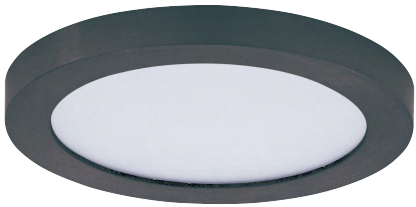

CHIP | FLUSH MOUNT

57690 | 57692 | **57694** | 57695 | 57696 | 57697 | 57698 | 57699

- Size options: 5," 6.5," 7," 9," 12" and 16"
- Available in 3000K (Made-to-order Color Temperatures available)
- Suitable for Closets according to NEC Section 410.8 & 410.16
- Available in Black (BK), Satin Nickel (SN) and White (WT)
- Dimmable with Triac and ELV Dimmers
- Pendant light accessory available (sold separately)
- Easy to install: fits in 3-0 and 4-0 Outlet Box
- Edge-Lit LED Technology
- Suitable for Wet Location, for use on ceilings outdoor and above showers
- IP54 Rating

Job Name : _____
Job Type : _____
Quantity : _____
Comments : _____

Round