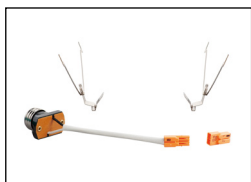

ACCESSORIES (Sold Separately):

RFK57652
Retrofit Conversion Kit