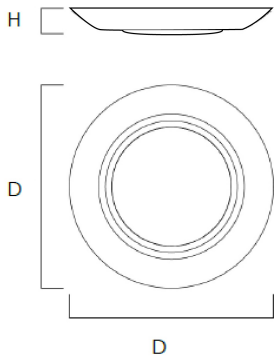

DIVERSE LED 7.5" | CONCAVED LENS | SURFACE MOUNT

57651 / 57652 / 57654

- Slim design makes it a great substitute for recessed lighting
- Fully dimmable with CL Triac Dimmers
- High powered LEDs create a brighter shine
- Approved for use in closets and storage spaces
- Reduces energy consumption and operating costs by up to 80% over incandescent downlights
- *Easy to install on all 4" J-box
- Suitable for wet locations
- Innovative design runs cooler to maximize energy efficiency
- High-powered LED output creates brighter shine
- Energy Star Certified, CRI 90+
- ETL/ cETL IP65

Job Name : _____
 Job Type : _____
 Quantity : _____
 Comments : _____

Flush Mount with a concaved lens

PRODUCT DESCRIPTION

This very compact LED flush mount easily installs on any 4" junction box and gives the look of a recessed trim. Constructed of Die Cast Aluminum, the Diverse luminaire is dimmable and also approved for wet locations so it can be used in virtually any ceiling application, including showers.

MEASUREMENTS

DIMENSIONS : 7.5"D x 0.75"H
 HANGING WEIGHT : 0.39 lb

LAMPING

MODEL	BULB TYPE	CRI	RATED	LUMENS DEL	COL TEMP.	DIMMABLE	INPUT
* 57651	(1) 12.5W LED (Integrated)	90+	1100	900	2700K	Triac Dimmer	120V
57652	(1) 12.5W LED (Integrated)	90+	1100	950	3000K	Triac Dimmer	120V
* 57654	(1) 12.5W LED (Integrated)	90+	1100	990	4000K	Triac Dimmer	120V