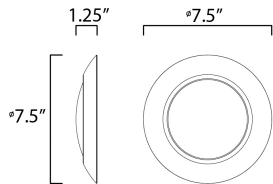

**PRODUCT DESCRIPTION**

This very compact LED flush mount directly installs on any 4" junction box and gives the look of a recessed trim. Constructed of Die Cast Aluminum, the Diverse luminaire is dimmable and approved for wet or damp locations so it can be used in virtually any ceiling application, including showers.

**MEASUREMENTS**

DIMENSION : 7.5" L x 7.5" W x 1.25" H  
 HANGING WEIGHT : 0.5 lb

**LAMPING**

INPUT VOLTAGE : 120V  
 LUMENS : 1,350 Rated (1,050 Del.)  
 BULB : 1 x 15W LED PCB Integrated , 15W Total  
 BULB INCLUDED : (Integrated)  
 DIMMABLE : ELV or Triac CL  
 CRI : 90 CRI  
 COLOR\_TEMP : 3000K