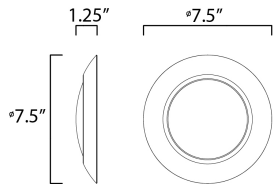

PRODUCT DESCRIPTION

This very compact LED flush mount directly installs on any 4" junction box and gives the look of a recessed trim. Constructed of Die Cast Aluminum, the Diverse luminaire is dimmable and approved for wet or damp locations so it can be used in virtually any ceiling application, including showers.

MEASUREMENTS

DIMENSION : 7.5" L x 7.5" W x 1.25" H
 HANGING WEIGHT : 0.5 lb

LAMPING

INPUT VOLTAGE : 120V
 LUMENS : 1,350 Rated (1,050 Del.)
 BULB : 1 x 15W LED PCB Integrated , 15W Total
 BULB INCLUDED : (Integrated)
 DIMMABLE : ELV or Triac CL
 CRI : 90 CRI
 COLOR_TEMP : 3000K

FINISHES OPTION

-  Black (BK)
-  Satin Nickel (SN)
-  White (WT)

GLASS

White WT

MATERIAL

Polycarbonate, Aluminum

RATINGS

cETLus
 Wet Location
 Energy Star