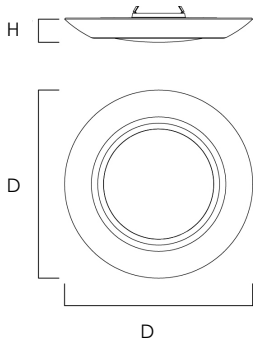

## 57640

- ETL/cETL IP65
- Slim 3/4 extension makes a great substitute for recessed lighting
- Fully dimmable with CL Triac Dimmers
- High powered LED output creates brighter shine
- For residential use only
- Lasts 25 times longer than incandescent
- Approved for use in closets and storage spaces
- Suitable for Closets according to NEC Section 410.8 & 410.16
- Reduces energy consumption and operating costs by up to 80% over incandescent downlights
- Easy to install: Fits all standard 3.25 or 4 J-Box
- Suitable for wet locations such as showers

### PRODUCT DESCRIPTION

This very compact LED flush mount easily installs on any 3.25" octagan box and gives the look of a recessed trim. Constructed of Die Cast Aluminum, the Diverse luminaire is dimmable and also approved for wet locations so it can be used in virtually any ceiling application, including showers.

### MEASUREMENTS

DIMENSIONS : 13"W x 0.75"H x 13"L  
HANGING WEIGHT : 2.04 lb