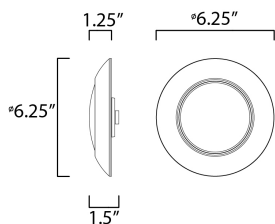

**57631 / 57633 / 57636**

- Slim design makes it a great substitute for recessed lighting
- Fully dimmable with CL Triac Dimmers
- High powered LEDs create a brighter shine
- Approved for use in closets and storage spaces
- Reduces energy consumption and operating costs by up to 80% over incandescent downlights
- Easy to install: fits all standard 3" or 4" J-box
- Suitable for wet locations
- Innovative design runs cooler to maximize energy efficiency
- High-powered LED output creates brighter shine
- Energy Star Certified, CRI 90+
- ETL/ cETL IP65

**PRODUCT DESCRIPTION**

This very compact LED flush mount easily installs on any 3.25" octagon box and gives the look of a recessed trim. Constructed of Die Cast Aluminum, the Diverse luminaire is dimmable and also approved for wet locations so it can be used in virtually any ceiling application, including showers.

**MEASUREMENTS**

DIMENSION HANGING : 6.25" L x 6.25" W x 1.25" H  
 WEIGHT : 0.26 lb

**LAMPING**

MODEL	BULB TYPE	CRI	LUMENS RATED	DEL	COL TEMP.	DIMMABLE	INPUT
57631	(1) 12W LED (Integrated)	90+	1080	850	2700K	Triac Dimmer	120V
57633	(1) 12W LED (Integrated)	90+	1080	850	3000K	Triac Dimmer	120V
57636	(1) 12W LED (Integrated)	90+	1080	850	4000K	Triac Dimmer	120V