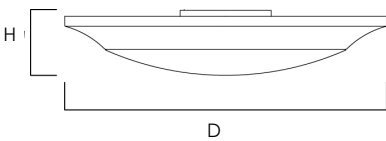

## PRODUCT DESCRIPTION

This very compact LED flush mount easily installs on any 3.25" octagon box and gives the look of a recessed trim. Constructed of Die Cast Aluminum, the Diverse luminaire is dimmable and also approved for wet locations so it can be used in virtually any ceiling application, including showers.

## MEASUREMENTS

DIMENSIONS : 7.5"D x 1.5"H  
HANGING WEIGHT : 0.57 lb