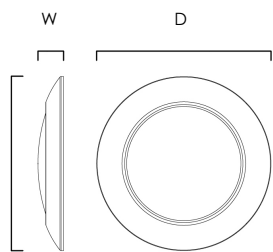

MSC030

RFK57652

Diverse Retro Fit W/O Bracket for 57652, 57613

PRODUCT DESCRIPTION

This very compact LED flush mount easily installs on any 3.25" octagon box and gives the look of a recessed trim. Constructed of Die Cast Aluminum, the Diverse luminaire is dimmable and also approved for wet locations so it can be used in virtually any ceiling application, including showers.

MEASUREMENTS

MODEL DIMENSION

57612	7.5"W x 1.25"H x 7.5"L	57640	13"W x 0.75"H x 13"L
57613	7.5"W x 1.25"H x 7.5"L	57641	7.5"W x 1.25"H x 7.5"L
57614	7.5"W x 1.25"H x 7.5"L	57644	7.5"W x 1.25"H x 7.5"L
57631	6.25"W x 1.25"H x 6.25"L	57647	7.5"W x 1.25"H x 7.5"L
57633	6.25"W x 1.25"H x 6.25"L	57651	7.5"W x 1.25"H x 7.5"L
57636	6.25"W x 1.25"H x 6.25"L	57652	7.5"W x 1.25"H x 7.5"L
		57654	7.5"W x 1.25"H x 7.5"L

WIRE LENGTH 8'L

LAMPING

MODEL	BULB TYPE	CRI	COL TEMP.	LUMENS RATED	DEL	DIMMABLE	INPUT
57612	13.5W AC Integrated LED	90+	2700	1200	985	Triac	120V
57613	13.5W AC Integrated LED	90+	3000K	1200	985	Triac	120V
57614	13.5W AC Integrated LED	90+	4000K	1200	1000	Triac	120V
57631	12W AC Integrated LED	90+	2700K	1350	850	Triac	120V
57633	12W AC Integrated LED	90+	3000K	1080	850	Triac	120V
57636	12W AC Integrated LED	90+	4000K	1080	850	Triac	120V
57640	28W AC Integrated LED	90+	3000K	1080	1320	Triac	120V
57641	15W AC Integrated LED	90+	2700K	1350	950	Triac	120V
57644	15W AC Integrated LED	90+	4000K	1350	1100	Triac	120V
57647	15W AC Integrated LED	90+	3000K	1350	1000	Triac	120V
57651	12.5W AC Integrated LED	90+	3000K	1100	900	Triac	120V
57652	12.5W AC Integrated LED	90+	4000K	1100	950	Triac	120V
57654	12.5W AC Integrated LED	90+	4000K	1100	990	Triac	120V

GLASS

White WT

MATERIAL

Polycarbonate, Die Cast Aluminum

RATINGS

CETLus
 Wet Location
 Energy Star
 Approved for Closets 410.8 & 410.16

ADDITIONAL

RATED LIFE 50000 Hours
 OPERATING TEMPERATURE:
 -20°C (-4°F), 40°C (104°F)