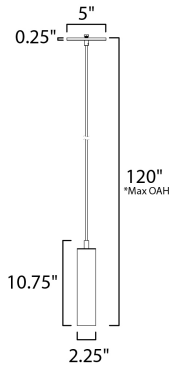

**PRODUCT DESCRIPTION**

Thin discs of evenly illuminated LED create the impression of recessed lighting. The die-cast aluminum housings are available in White, Black, Satin Nickel, and Polished Chrome all with a thoughtfully recessed White polycarbonate diffuser. High efficiency and good color rendering make this a perfect choice for your next project.

\*max overall height

**MEASUREMENTS**

DIMENSION : 2.25" L x 2.25" W x 10.75" H  
 MAX OAH : 120" OAH  
 CANOPY : 5" W x 0.25" H x 5" L  
 HANGING WEIGHT : 1.6 lb

**LAMPING**

INPUT VOLTAGE : V  
 BULB :  
 DIMMABLE :

**FINISHES OPTION**

-  Black (BK)
-  Polished Chrome (PC)
-  Satin Nickel (SN)
-  White (WT)

**MATERIAL**

Aluminum

**ADDITIONAL**

OPERATING TEMPERATURE:  
 -20°C (-4°F), 40°C (104°F)

Always consult a qualified electrician before installing any lighting product.