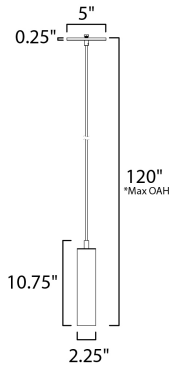

PRODUCT DESCRIPTION

Thin discs of evenly illuminated LED create the impression of recessed lighting. The die-cast aluminum housings are available in White, Black, Satin Nickel, and Polished Chrome all with a thoughtfully recessed White polycarbonate diffuser. High efficiency and good color rendering make this a perfect choice for your next project.

*max overall height

MEASUREMENTS

DIMENSION : 2.25" L x 2.25" W x 10.75" H
 MAX OAH : 120" OAH
 CANOPY : 5" W x 0.25" H x 5" L
 HANGING WEIGHT : 1.6 lb

LAMPING

INPUT VOLTAGE : V
 BULB :
 DIMMABLE :

FINISHES OPTION

-  Black (BK)
-  Polished Chrome (PC)
-  Satin Nickel (SN)
-  White (WT)

MATERIAL

Aluminum

ADDITIONAL

OPERATING TEMPERATURE:
 -20°C (-4°F), 40°C (104°F)

Always consult a qualified electrician before installing any lighting product.