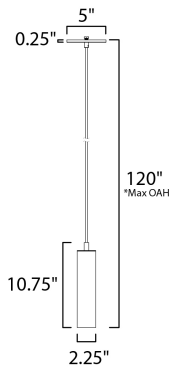

PRODUCT DESCRIPTION

Thin discs of evenly illuminated LED create the impression of recessed lighting. The die-cast aluminum housings are available in White, Black, Satin Nickel, and Polished Chrome all with a thoughtfully recessed White polycarbonate diffuser. High efficiency and good color rendering make this a perfect choice for your next project.

*max overall height

MEASUREMENTS

DIMENSION : 2.25" L x 2.25" W x 10.75" H
 MAX OAH : 120" OAH
 CANOPY : 5" W x 0.25" H x 5" L
 HANGING WEIGHT : 1.6 lb

LAMPING

INPUT VOLTAGE : V
 BULB :
 DIMMABLE :

FINISHES OPTION

-  Black (BK)
-  Polished Chrome (PC)
-  Satin Nickel (SN)
-  White (WT)

MATERIAL

Aluminum

ADDITIONAL

OPERATING TEMPERATURE:
 -20°C (-4°F), 40°C (104°F)

Always consult a qualified electrician before installing any lighting product.