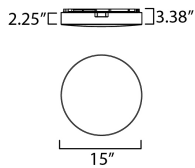

**MEASUREMENTS**

DIMENSION : 15" L x 15" W x 2.25" H  
 CANOPY : 14" W x 0.75" H x 14" L  
 HANGING WEIGHT : 1.2 lb

**LAMPING**

INPUT VOLTAGE : 120-277V  
 LUMENS : 2,230 Rated (2,100 Del.)  
 BULB : 1 x 30W LED DC Integrated , 30W Total  
 BULB INCLUDED : (Integrated)  
 DIMMABLE : Y  
 CRI : 90 CRI  
 COLOR\_TEMP : 27-30-35-40-50K