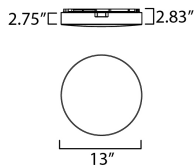

**MEASUREMENTS**

DIMENSION : 13" L x 13" W x 2.75" H  
 CANOPY : 12.25" W x 0.75" H x 12.25" L  
 HANGING WEIGHT : 0.93 lb

**LAMPING**

INPUT VOLTAGE : 120-277V  
 LUMENS : 1,600 Rated (1,500 Del.)  
 BULB : 1 x 18W LED DC Integrated , 18W Total  
 BULB INCLUDED : (Integrated)  
 DIMMABLE : Y  
 CRI : 90 CRI  
 COLOR\_TEMP : 27-30-35-40-50K