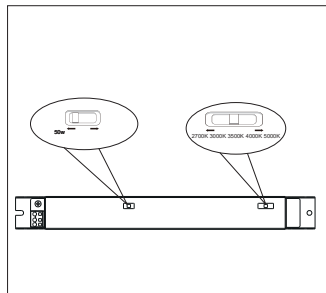

VAPORTIGHT | 48" FLUSH MOUNT

57535WTDG

- Dark Gray finish with PMMA Frosted Lens
- IP65 Wet Location
- Beam Angle: 130°
- Non-Corrosive Plastic injection housing and Stainless Steel mounting clips
- Clip-in design requires no tools
- Vandal Proof or Harsh Weather
- Wattage Selectable: 30 | 40 | 50W
- 5CCT Selectable: 27-30-35-40-50
- 120-277V, 0-10V
- cETLus Certified
- DLC Premium Listed
- NSF Rated
- Approved for CA T24
- FCC CFR 47 GCC Part 15, Subpart B:2017 Dimmable

Job Name : _____
Job Type : _____
Quantity : _____
Comments : _____

PRODUCT DESCRIPTION

The Vapor Tight light fixture is constructed for any environment. With an integrated 4CCT Select switch, toggle between 3000-5000k. Not just CCT Selectable, this model features a wattage selectable switch allowing you to control the brightness of a space and its electrical usage. Ideal for commercial and industrial applications such as garage facilities and stairwells, this product is both vandal proof and constructed for installation in harsher climates

MEASUREMENTS

DIMENSIONS : 48"L x 4.5"W x 3.5"H
WEIGHT : 2.7 LB

LAMPING

INPUT VOLTAGE : 120-277V
WATTAGE : 50 | 40 | 30W (SELECTABLE)
LUMENS : 6500 | 52000 | 3900
COLOR TEMP : 2700-3000-3500-4000-5000
DIMMABLE : 0-10V