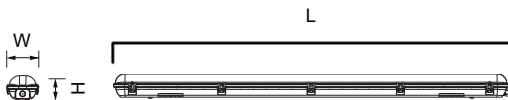

VAPORTIGHT | 48" FLUSH MOUNT

57535WTDG

- Dark Gray finish with PMMA Frosted Lens
- IP65 Wet Location
- Beam Angle: 130°
- Non-Corrosive Plastic injection housing and Stainless Steel mounting clips
- Clip-in design requires no tools
- Vandal Proof or Harsh Weather
- Wattage Selectable: 30 | 40 | 50W
- 5CCT Selectable: 27-30-35-40-50
- 120-277V, 0-10V
- cETLus Certified
- DLC Premium Listed
- NSF Rated
- Approved for CA T24
- FCC CFR 47 GCC Part 15, Subpart B:2017 Dimmable

Job Name : _____
Job Type : _____
Quantity : _____
Comments : _____

PRODUCT DESCRIPTION

The Vapor Tight light fixture is constructed for any environment. With an integrated 4CCT Select switch, toggle between 3000-5000k. Not just CCT Selectable, this model features a wattage selectable switch allowing you to control the brightness of a space and its electrical usage. Ideal for commercial and industrial applications such as garage facilities and stairwells, this product is both vandal proof and constructed for installation in harsher climates

MEASUREMENTS

DIMENSIONS : 48"L x 4.5"W x 3.5"H
WEIGHT : 2.7 LB

LAMPING

INPUT VOLTAGE : 120-277V
WATTAGE : 50 | 40 | 30W (SELECTABLE)
LUMENS : 6500 | 52000 | 3900
COLOR TEMP : 2700-3000-3500-4000-5000
DIMMABLE : 0-10V