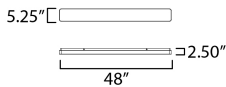

**MEASUREMENTS**

DIMENSION : 48" L x 5.25" W x 2.5" H  
 CANOPY : 4.2" W x 0.75" H x 46.41" L  
 HANGING WEIGHT : 2 lb

**LAMPING**

INPUT VOLTAGE : 120-277V  
 LUMENS : 2,630 Rated (2,250 Del.)  
 BULB : 1 x 30W LED DC Integrated , 30W Total  
 BULB INCLUDED : (Integrated)  
 DIMMABLE : Y  
 CRI : 90 CRI  
 COLOR\_TEMP : 27-30-35-40-50K