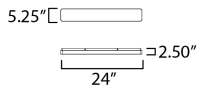

MEASUREMENTS

DIMENSION : 24" L x 5.25" W x 2.5" H
 CANOPY : 4.25" W x 0.75" H x 22.63" L
 HANGING WEIGHT : 1 lb

LAMPING

INPUT VOLTAGE : 120-277V
 LUMENS : 1,400 Rated (1,200 Del.)
 BULB : 1 x 15W LED DC Integrated , 15W Total
 BULB INCLUDED : (Integrated)
 DIMMABLE : Y
 CRI : 90 CRI
 COLOR_TEMP : 27-30-35-40-50K