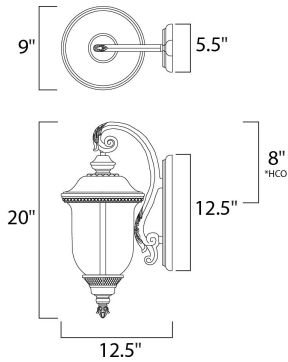

PRODUCT DESCRIPTION

MEASUREMENTS

DIMENSION : 9" W x 20" H x 12.5" Ext
BACK PLATE : 6" W x 13" H x 8" HCO
HANGING WEIGHT : 6.93 lb

LAMPING

INPUT VOLTAGE : 120V
LUMENS : 800 Rated
BULB : 1 x 9W LED E26 Medium , 9W Total
BULB INCLUDED : (Included)
DIMMABLE :
CRI : 90+ CRI
COLOR_TEMP : 3000K

FINISHES OPTION

Oriental Bronze (OB)

GLASS

Mocha MO

MATERIAL

Die Cast Aluminum

RATINGS

cETLus
Wet Location

ADDITIONAL

RATED LIFE 25000 Hours
OPERATING TEMPERATURE:
-20°C (-4°F), 40°C (104°F)

Always consult a qualified electrician before installing any lighting product.