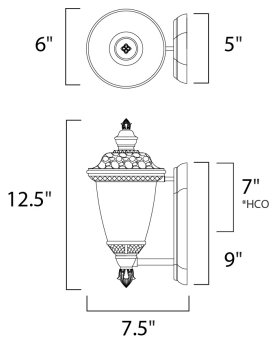

PRODUCT DESCRIPTION