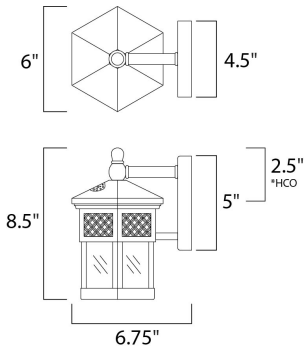

PRODUCT DESCRIPTION

MEASUREMENTS

DIMENSION : 11.75" W x 23.5" H x 13.25" Ext
BACK PLATE : 5" W x 8.5" H x 10" HCO
HANGING WEIGHT : 16.53 lb

LAMPING

INPUT VOLTAGE : 120V
LUMENS : 1,355 Rated
BULB : 1 x 12W LED E26 Medium , 12W Total
BULB INCLUDED : (Included)
DIMMABLE :
CRI : 90+ CRI
COLOR_TEMP : 3000K

FINISHES OPTION

Country Forge (CF)

GLASS

Frosted Seedy FS

MATERIAL

Forged Iron

RATINGS

cETLus
Wet Location

ADDITIONAL

RATED LIFE 25000 Hours
OPERATING TEMPERATURE:
-20°C (-4°F), 40°C (104°F)

Always consult a qualified electrician before installing any lighting product.