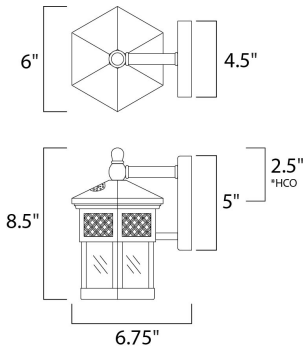

PRODUCT DESCRIPTION

MEASUREMENTS

DIMENSION : 11.75" W x 23.5" H x 13.25" Ext
BACK PLATE : 5" W x 8.5" H x 10" HCO
HANGING WEIGHT : 16.53 lb

LAMPING

INPUT VOLTAGE : 120V
LUMENS : 1,355 Rated
BULB : 1 x 12W LED E26 Medium , 12W Total
BULB INCLUDED : (Included)
DIMMABLE :
CRI : 90+ CRI
COLOR_TEMP : 3000K

FINISHES OPTION

Country Forge (CF)

GLASS

Frosted Seedy FS

MATERIAL

Forged Iron

RATINGS

cETLus
Wet Location

ADDITIONAL

RATED LIFE 25000 Hours
OPERATING TEMPERATURE:
-20°C (-4°F), 40°C (104°F)

Always consult a qualified electrician before installing any lighting product.