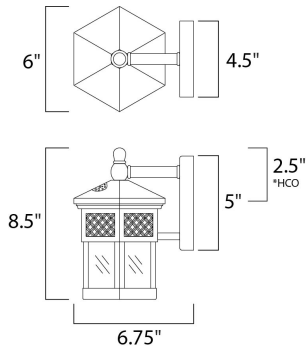

PRODUCT DESCRIPTION

MEASUREMENTS

DIMENSION : 6" W x 8.5" H x 6.75" Ext
BACK PLATE : 4.5" W x 5" H x 2.5" HCO
HANGING WEIGHT : 3.35 lb

LAMPING

INPUT VOLTAGE : 120V
LUMENS : 900 Rated
BULB : 1 x 9W LED E26 Medium , 9W Total
BULB INCLUDED : (Included)
DIMMABLE :
CRI : 90+ CRI
COLOR_TEMP : 3000K

FINISHES OPTION

Country Forge (CF)

GLASS

Frosted Seedy FS

MATERIAL

Forged Iron

RATINGS

cETLus
Wet Location

ADDITIONAL

RATED LIFE 25000 Hours
OPERATING TEMPERATURE:
-20°C (-4°F), 40°C (104°F)

Always consult a qualified electrician before installing any lighting product.