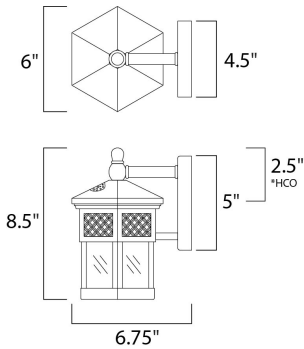

PRODUCT DESCRIPTION

MEASUREMENTS

DIMENSION : 6" W x 8.5" H x 6.75" Ext
BACK PLATE : 4.5" W x 5" H x 2.5" HCO
HANGING WEIGHT : 3.35 lb

LAMPING

INPUT VOLTAGE : 120V
LUMENS : 900 Rated
BULB : 1 x 9W LED E26 Medium , 9W Total
BULB INCLUDED : (Included)
DIMMABLE :
CRI : 90+ CRI
COLOR_TEMP : 3000K

FINISHES OPTION

Country Forge (CF)

GLASS

Frosted Seedy FS

MATERIAL

Forged Iron

RATINGS

cETLus
Wet Location

ADDITIONAL

RATED LIFE 25000 Hours
OPERATING TEMPERATURE:
-20°C (-4°F), 40°C (104°F)

Always consult a qualified electrician before installing any lighting product.