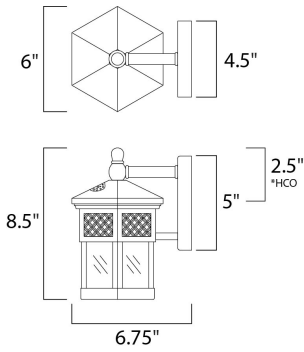

PRODUCT DESCRIPTION

MEASUREMENTS

DIMENSION : 6" W x 8.5" H x 6.75" Ext
BACK PLATE : 4.5" W x 5" H x 2.5" HCO
HANGING WEIGHT : 3.35 lb

LAMPING

INPUT VOLTAGE : 120V
LUMENS : 900 Rated
BULB : 1 x 9W LED E26 Medium , 9W Total
BULB INCLUDED : (Included)
DIMMABLE :
CRI : 90+ CRI
COLOR_TEMP : 3000K

FINISHES OPTION

Country Forge (CF)

GLASS

Frosted Seedy FS

MATERIAL

Forged Iron

RATINGS

cETLus
Wet Location

ADDITIONAL

RATED LIFE 25000 Hours
OPERATING TEMPERATURE:
-20°C (-4°F), 40°C (104°F)

Always consult a qualified electrician before installing any lighting product.