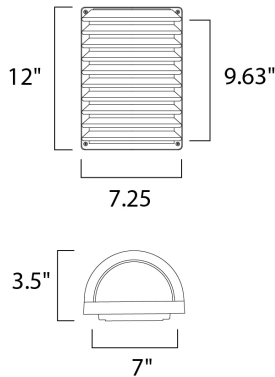

**MEASUREMENTS**

DIMENSION : 7.25" W x 12" H x 3.5" Ext  
 BACK PLATE : 7" W x 9.75" H x 6" HCO  
 HANGING WEIGHT : 3.9 lb

**LAMPING**

INPUT VOLTAGE : 120V  
 LUMENS : 1,355 Rated  
 BULB : 1 x 12W LED E26 Medium , 12W Total  
 BULB INCLUDED : (Included)  
 DIMMABLE :  
 CRI : 90+ CRI  
 COLOR\_TEMP : 3000K