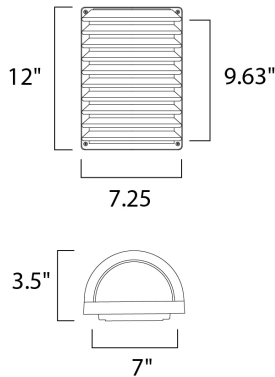

MEASUREMENTS

DIMENSION : 7.25" W x 12" H x 3.5" Ext
 BACK PLATE : 7" W x 9.75" H x 6" HCO
 HANGING WEIGHT : 3.9 lb

LAMPING

INPUT VOLTAGE : 120V
 LUMENS : 1,355 Rated
 BULB : 1 x 12W LED E26 Medium , 12W Total
 BULB INCLUDED : (Included)
 DIMMABLE :
 CRI : 90+ CRI
 COLOR_TEMP : 3000K