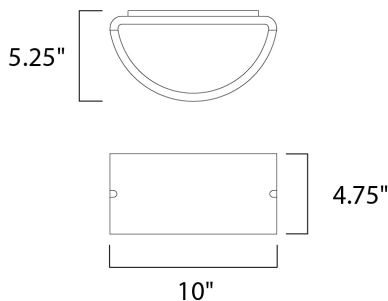

MEASUREMENTS

DIMENSION : 10" W x 4.75" H x 5.25" Ext
 BACK PLATE : 3.75" W x 3.75" H x 2.5" HCO
 HANGING WEIGHT : 1.8 lb

LAMPING

INPUT VOLTAGE : 120V
 LUMENS : 1,355 Rated
 BULB : 1 x 12W LED E26 Medium , 12W Total
 BULB INCLUDED : (Included)
 DIMMABLE : Triac CL
 CRI : 90+ CRI
 COLOR_TEMP : 3000K
 LIGHTING_DIRECTION : Up/Down