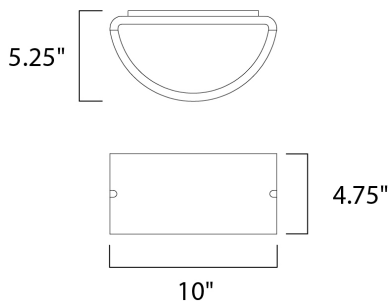

**MEASUREMENTS**

DIMENSION : 10" W x 4.75" H x 5.25" Ext  
 BACK PLATE : 3.75" W x 3.75" H x 2.5" HCO  
 HANGING WEIGHT : 1.8 lb

**LAMPING**

INPUT VOLTAGE : 120V  
 LUMENS : 1,355 Rated  
 BULB : 1 x 12W LED E26 Medium , 12W Total  
 BULB INCLUDED : (Included)  
 DIMMABLE : Triac CL  
 CRI : 90+ CRI  
 COLOR\_TEMP : 3000K  
 LIGHTING\_DIRECTION : Up/Down