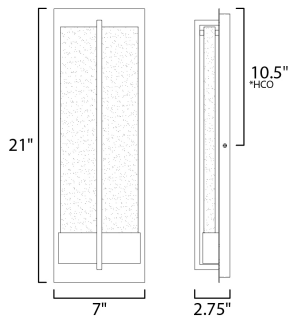

PRODUCT DESCRIPTION

This popular outdoor collection gets an improved facelift and has additional sizes for a more complete collection. The Black finish presents a dramatic background for the solid block of Bubble Glass that is brightly illuminated by the LED concealed in the top housing.

MEASUREMENTS

- DIMENSION : 7" L 21" H x 2.75" Ext
- BACK PLATE : 7" W x 21" H x 10.5" HCO
- HANGING WEIGHT : 22.49 lb

LAMPING

- INPUT VOLTAGE : 120V
- LUMENS : 800 Rated (640 Del.)
- BULB : 1 x 14W LED PCB Integrated , 14W Total
- BULB INCLUDED : (Integrated)
- DIMMABLE : Electronic Low Voltage (ELV)
- CRI : 90+ CRI
- COLOR_TEMP : 3000K
- LIGHTING_DIRECTION : Indirect

FINISHES OPTION

- Black (BK)

GLASS

Bubble Glass BG

MATERIAL

Aluminum, Glass

RATINGS

cETLus
Wet Location
ADA

ADDITIONAL

INSTALL UP/DOWN: Down
RATED LIFE 30000 Hours
OPERATING TEMPERATURE:
-20°C (-4°F), 40°C (104°F)

Always consult a qualified electrician before installing any lighting product.