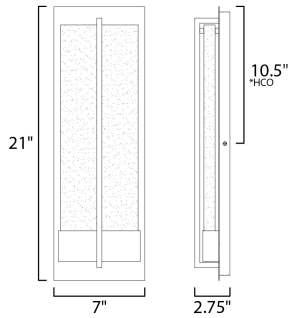

LAMPING

INPUT VOLTAGE : 120V
LUMENS : 800 Rated (640 Del.)
BULB : 1 x 14W LED PCB Integrated , 14W Total
BULB INCLUDED : (Integrated)
DIMMABLE : Electronic Low Voltage (ELV)
CRI : 90+ CRI
COLOR_TEMP : 3000K
LIGHTING_DIRECTION : Indirect