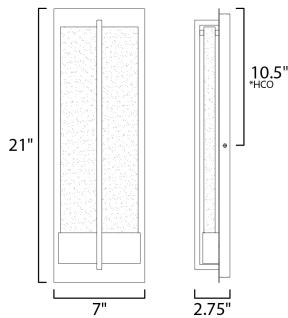

LAMPING

INPUT VOLTAGE : 120V
LUMENS : 800 Rated (640 Del.)
BULB : 1 x 14W LED PCB Integrated , 14W Total
BULB INCLUDED : (Integrated)
DIMMABLE : Electronic Low Voltage (ELV)
CRI : 90+ CRI
COLOR_TEMP : 3000K
LIGHTING_DIRECTION : Indirect