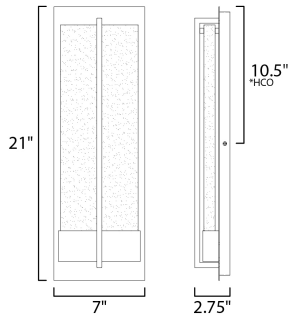

LAMPING

INPUT VOLTAGE : 120V
LUMENS : 800 Rated (640 Del.)
BULB : 1 x 14W LED PCB Integrated , 14W Total
BULB INCLUDED : (Integrated)
DIMMABLE : Electronic Low Voltage (ELV)
CRI : 90+ CRI
COLOR_TEMP : 3000K
LIGHTING_DIRECTION : Indirect