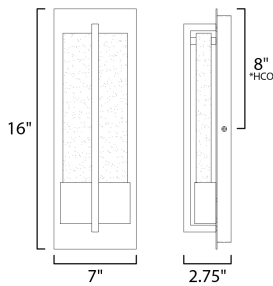

LAMPING

INPUT VOLTAGE : 120V
LUMENS : 800 Rated (640 Del.)
BULB : 1 x 12W LED PCB Integrated , 12W Total
BULB INCLUDED : (Integrated)
DIMMABLE : Electronic Low Voltage (ELV)
CRI : 90+ CRI
COLOR_TEMP : 3000K
LIGHTING_DIRECTION : Indirect