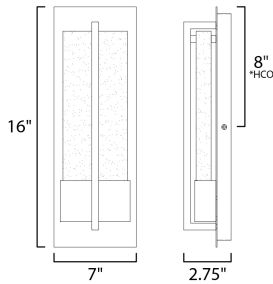

LAMPING

INPUT VOLTAGE : 120V
LUMENS : 800 Rated (640 Del.)
BULB : 1 x 12W LED PCB Integrated , 12W Total
BULB INCLUDED : (Integrated)
DIMMABLE : Electronic Low Voltage (ELV)
CRI : 90+ CRI
COLOR_TEMP : 3000K
LIGHTING_DIRECTION : Indirect