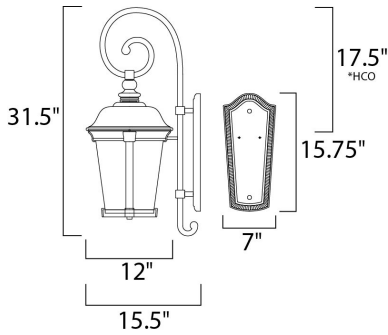

PRODUCT DESCRIPTION

MEASUREMENTS

- DIMENSION : 12" W x 31.5" H x 15.5" Ext
- BACK PLATE : 7" W x 15.75" H x 15.5" HCO
- HANGING WEIGHT : 11.88 lb

LAMPING

- INPUT VOLTAGE : 120V
- LUMENS : 1,200 Rated (850 Del.)
- BULB : 1 x 12W LED E26 Medium , 12W Total
- BULB INCLUDED : (Included)
- DIMMABLE :
- CRI : 90+ CRI
- COLOR_TEMP : 3000K

FINISHES OPTION

- Bronze (BZ)

GLASS

Frosted Seedy FS

MATERIAL

Die Cast Aluminum, Glass

RATINGS

cETLus
Wet Location

ADDITIONAL

RATED LIFE 25000 Hours
OPERATING TEMPERATURE:
-20°C (-4°F), 40°C (104°F)

Always consult a qualified electrician before installing any lighting product.