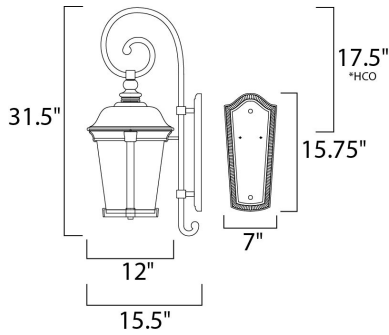

PRODUCT DESCRIPTION

MEASUREMENTS

- DIMENSION : 12" W x 31.5" H x 15.5" Ext
- BACK PLATE : 7" W x 15.75" H x 15.5" HCO
- HANGING WEIGHT : 11.88 lb

LAMPING

- INPUT VOLTAGE : 120V
- LUMENS : 1,200 Rated (850 Del.)
- BULB : 1 x 12W LED E26 Medium , 12W Total
- BULB INCLUDED : (Included)
- DIMMABLE :
- CRI : 90+ CRI
- COLOR_TEMP : 3000K

FINISHES OPTION

- Bronze (BZ)

GLASS

Frosted Seedy FS

MATERIAL

Die Cast Aluminum, Glass

RATINGS

cETLus
Wet Location

ADDITIONAL

RATED LIFE 25000 Hours
OPERATING TEMPERATURE:
-20°C (-4°F), 40°C (104°F)

Always consult a qualified electrician before installing any lighting product.