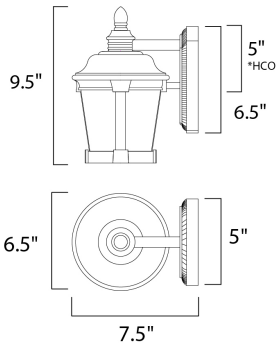

PRODUCT DESCRIPTION

MEASUREMENTS

DIMENSION : 8.5" W x 23" H x 11" Ext
BACK PLATE : 4.75" W x 14" H x 13.5" HCO
HANGING WEIGHT : 12.13 lb

LAMPING

INPUT VOLTAGE : 120V
LUMENS : 1,200 Rated (850 Del.)
BULB : 1 x 12W LED E26 Medium , 12W Total
BULB INCLUDED : (Included)
DIMMABLE :
CRI : 90+ CRI
COLOR_TEMP : 3000K

FINISHES OPTION

Country Forge (CF)

GLASS

Frosted Seedy FS

MATERIAL

Forged Steel

RATINGS

cETLus
Wet Location

ADDITIONAL

RATED LIFE 25000 Hours
OPERATING TEMPERATURE:
-20°C (-4°F), 40°C (104°F)

Always consult a qualified electrician before installing any lighting product.