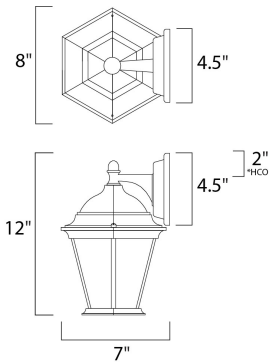

PRODUCT DESCRIPTION

MEASUREMENTS

DIMENSION : 8" W x 12" H x 7" Ext
BACK PLATE : 4.53" W x 4.53" H x 5" HCO
HANGING WEIGHT : 2.58 lb

LAMPING

INPUT VOLTAGE : 120V
LUMENS : 900 Rated (650 Del.)
BULB : 1 x 9W LED E26 Medium , 9W Total
BULB INCLUDED : (Included)
CRI : 90+ CRI
COLOR_TEMP : 3000K

FINISHES OPTION

Black (BK)

GLASS

Frosted FT

MATERIAL

Die Cast Aluminum

RATINGS

cETLus
Wet Location

ADDITIONAL

RATED LIFE 25000 Hours
OPERATING TEMPERATURE:
-20°C (-4°F), 40°C (104°F)

Always consult a qualified electrician before installing any lighting product.