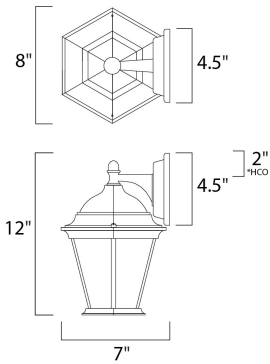

PRODUCT DESCRIPTION

MEASUREMENTS

DIMENSION : 8" W x 12" H x 7" Ext
BACK PLATE : 4.53" W x 4.53" H x 5" HCO
HANGING WEIGHT : 2.58 lb

LAMPING

INPUT VOLTAGE : 120V
LUMENS : 900 Rated (650 Del.)
BULB : 1 x 9W LED E26 Medium , 9W Total
BULB INCLUDED : (Included)
CRI : 90+ CRI
COLOR_TEMP : 3000K

FINISHES OPTION

Black (BK)

GLASS

Frosted FT

MATERIAL

Die Cast Aluminum

RATINGS

cETLus
Wet Location

ADDITIONAL

RATED LIFE 25000 Hours
OPERATING TEMPERATURE:
-20°C (-4°F), 40°C (104°F)

Always consult a qualified electrician before installing any lighting product.