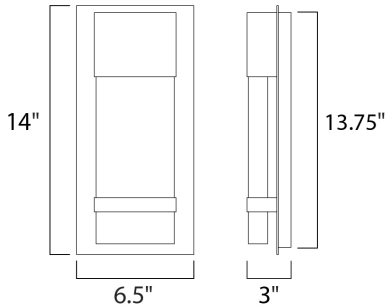

MEASUREMENTS

DIMENSION : 6.5" W x 13.75" H x 2.5" Ext
 BACK PLATE : 6.5" W x 13.75" H x 6.5" HCO
 HANGING WEIGHT : 5.51 lb

LAMPING

INPUT VOLTAGE : 120V
 LUMENS : 600 Rated (550 Del.)
 BULB : 1 x 12W LED PCB Integrated , 12W Total
 BULB INCLUDED : (Integrated)
 DIMMABLE : No
 CRI : 90+ CRI
 COLOR_TEMP : 3000K