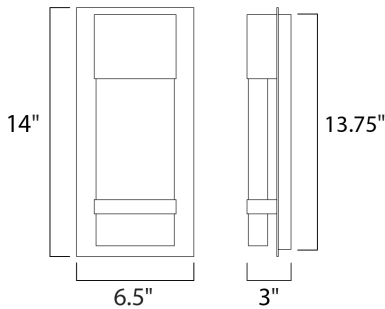

MEASUREMENTS

DIMENSION : 6.5" W x 13.75" H x 2.5" Ext
 BACK PLATE : 6.5" W x 13.75" H x 6.5" HCO
 HANGING WEIGHT : 5.51 lb

LAMPING

INPUT VOLTAGE : 120V
 LUMENS : 600 Rated (550 Del.)
 BULB : 1 x 12W LED PCB Integrated , 12W Total
 BULB INCLUDED : (Integrated)
 DIMMABLE : No
 CRI : 90+ CRI
 COLOR_TEMP : 3000K