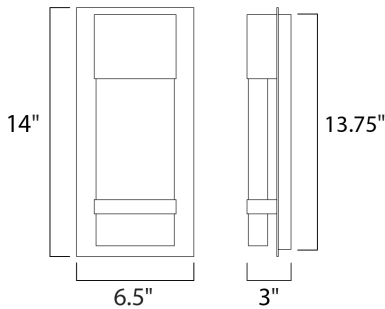

**MEASUREMENTS**

DIMENSION : 6.5" W x 13.75" H x 2.5" Ext  
 BACK PLATE : 6.5" W x 13.75" H x 6.5" HCO  
 HANGING WEIGHT : 5.51 lb

**LAMPING**

INPUT VOLTAGE : 120V  
 LUMENS : 600 Rated (550 Del.)  
 BULB : 1 x 12W LED PCB Integrated , 12W Total  
 BULB INCLUDED : (Integrated)  
 DIMMABLE : No  
 CRI : 90+ CRI  
 COLOR\_TEMP : 3000K