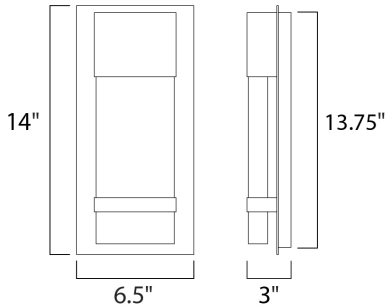

**MEASUREMENTS**

DIMENSION : 6.5" W x 13.75" H x 2.5" Ext  
 BACK PLATE : 6.5" W x 13.75" H x 6.5" HCO  
 HANGING WEIGHT : 5.51 lb

**LAMPING**

INPUT VOLTAGE : 120V  
 LUMENS : 600 Rated (550 Del.)  
 BULB : 1 x 12W LED PCB Integrated , 12W Total  
 BULB INCLUDED : (Integrated)  
 DIMMABLE : No  
 CRI : 90+ CRI  
 COLOR\_TEMP : 3000K